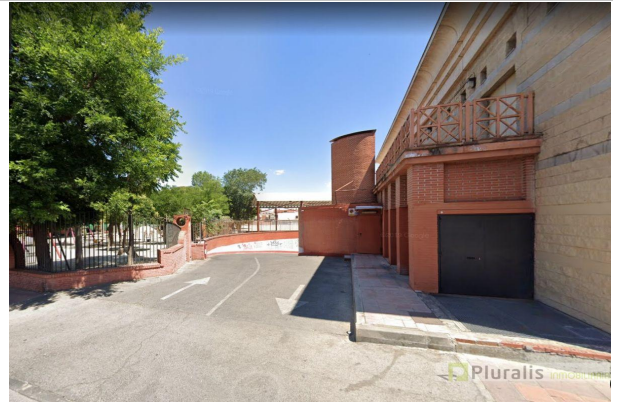

Reference: **GARAJE025**
Property type: Garage
Sale/rent: For sale
Price: **18.500 €**
Condition: Closed

Address: GENERAL PINGARRON
Town: Getafe
Province: Madrid
Postal code: 28901
Zone: CENTRO

Sqm built: 13 **Living area:** 13 **Garages:** 1

Description:

Amplia plaza de garaje, acceso muy bueno, al lado del Ayuntamiento de Getafe