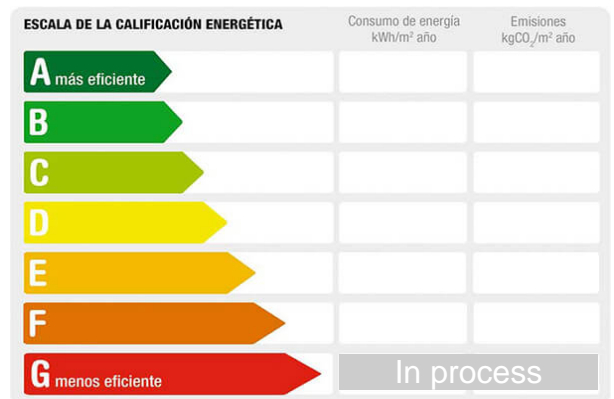

Reference: **LOCAL069**  
Property type: Office  
Sale/rent: For sale  
Price: **265.000 €**  
Condition: Buen estado

Address: CONCEPCIÓN  
Floor: 3  
Town: Getafe  
Province: Madrid  
Postal code: 28901  
Zone: GETAFE CENTRO