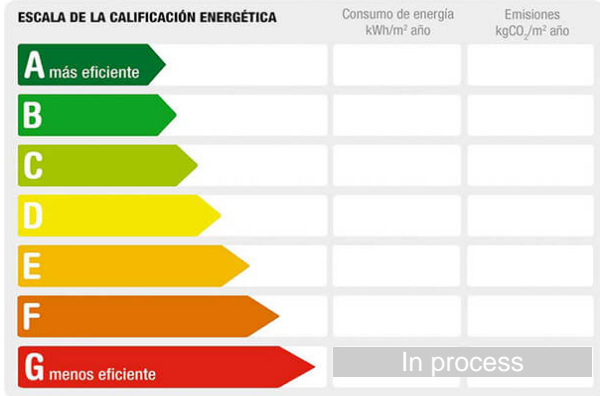

province: Madrid

postal code: 28903

zone: JUAN DE LA CIERVA

sqm built: 10
living area: 0
plot sq.meters: 0
sqm terrace: 0
bedrooms: 0
bathrooms: 0
toilets: 0
cupboards: 0

elevator: yes
swimming pool: no
garages: 0
terraces: 0
storage room: no
garden: no
courtyard: no
furnished: no