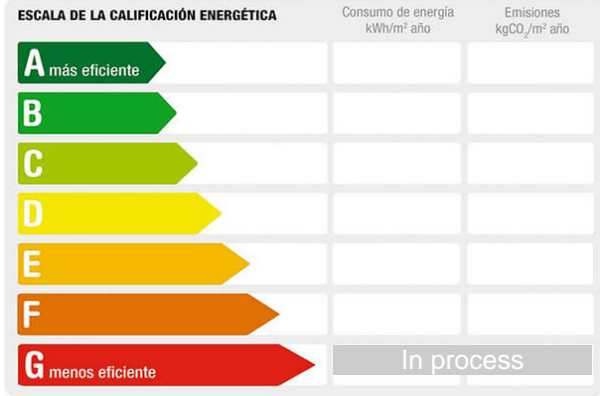

province: Madrid

postal code: 28903

zone: JUAN DE LA CIERVA

sqm built: 224
living area: 0
plot sq.meters: 0
sqm terrace: 0
stays: 1
bathrooms: 0
toilets: 0
cupboards: 0

elevator: no
swimming pool: no
garages: 0
terraces: 0
storage room: no
garden: no
courtyard: no
furnished: no