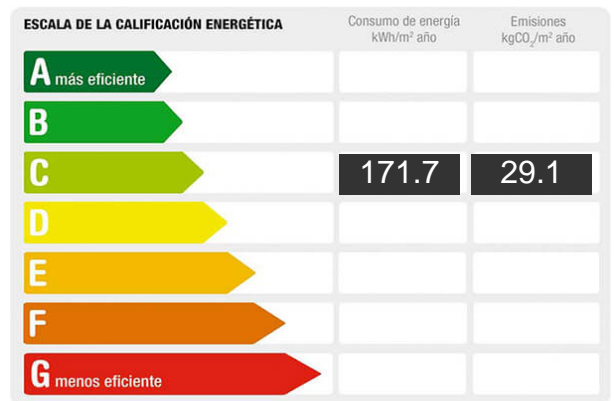

Reference: **LOCAL071**
Property type: Office
Sale/rent: For sale
Price: **285.000 €**
Condition: Good condition

Address: CONCEPCIÓN
Floor: 3
Town: Getafe
Province: Madrid
Postal code: 28901
Zone: GETAFE CENTRO